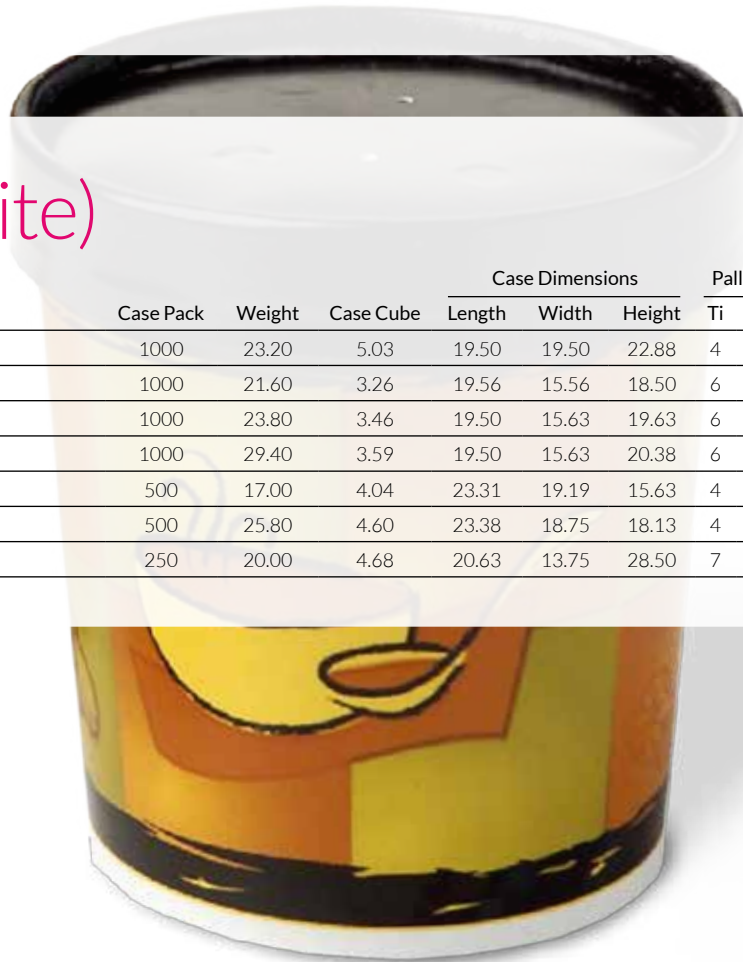

Bulk Pack (Street Side)

Item	Item Description	Case Pack	Weight	Case Cube	Case Dimensions			Pallet	
					Length	Width	Height	Ti	Hi
70308	Huhtamaki Squat Food Container - Bulk 6/8 oz	1000	23.20	5.03	19.50	19.50	22.88	4	2
70310	Huhtamaki Squat Food Container - Bulk 8/10 oz	1000	21.60	3.26	19.56	15.56	18.50	6	4
70312	Huhtamaki Food Container - Bulk 12 oz	1000	23.80	3.46	19.50	15.63	19.63	6	2
71847	Huhtamaki Tall Food Container - Bulk 16 oz	1000	29.40	3.59	19.50	15.63	20.38	6	2
70316	Huhtamaki Squat Food Container - Bulk 16 oz	500	17.00	4.04	23.31	19.19	15.63	4	3
70332	Huhtamaki Food Container - Bulk 32 oz	500	25.80	4.60	23.38	18.75	18.13	4	4
60464	Huhtamaki Food Container - Bulk 64 oz	250	20.00	4.68	20.63	13.75	28.50	7	3

Bulk Pack (White)

Item	Item Description	Case Pack	Weight	Case Cube	Case Dimensions			Pallet	
					Length	Width	Height	Ti	Hi
71273	Huhtamaki Squat Food Container - Bulk 6/8 oz	1000	23.20	5.03	19.50	19.50	22.88	4	2
71037	Huhtamaki Squat Food Container - Bulk 8/10 oz	1000	21.60	3.26	19.56	15.56	18.50	6	4
71226	Huhtamaki Food Container - Bulk 12 oz	1000	23.80	3.46	19.50	15.63	19.63	6	2
71840	Huhtamaki Tall Food Container - Bulk 16 oz	1000	29.40	3.59	19.50	15.63	20.38	6	2
71091	Huhtamaki Squat Food Container - Bulk 16 oz	500	17.00	4.04	23.31	19.19	15.63	4	3
71135	Huhtamaki Food Container - Bulk 32 oz	500	25.80	4.60	23.38	18.75	18.13	4	4
60164	Huhtamaki Food Container - Bulk 64 oz	250	20.00	4.68	20.63	13.75	28.50	7	3