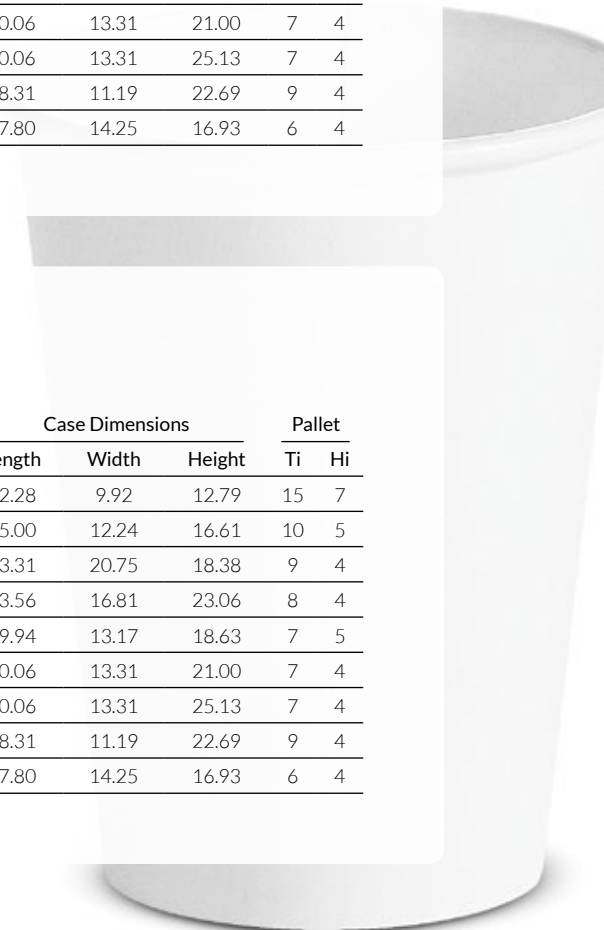

Coffee Design

Item	Item Description	Case Pack	Case Weight	Case Cube	Case Dimensions			Pallet	
					Length	Width	Height	Ti	Hi
62920	Coffee Single Wall Hot Cup 4 oz.	1000	8.38	0.90	12.28	9.92	12.79	15	7
62921	Coffee Single Wall Hot Cup 6 oz.	1000	11.42	1.77	15.00	12.24	16.61	10	5
62923	Coffee Single Wall Hot Cup 8 oz.	1000	16.30	2.94	13.31	20.75	18.38	9	4
62929	Coffee Single Wall Hot Cup Tall 10 oz.	1000	16.30	3.04	13.56	16.81	23.06	8	4
62924	Coffee Single Wall Hot Cup Squat 10 oz.	1000	22.09	2.83	19.94	13.17	18.63	7	5
62925	Coffee Single Wall Hot Cup 12 oz.	1000	27.00	3.25	20.06	13.31	21.00	7	4
62926	Coffee Single Wall Hot Cup 16 oz.	1000	32.00	3.88	20.06	13.31	25.13	7	4
62927	Coffee Single Wall Hot Cup 20 oz.	600	20.00	2.69	18.31	11.19	22.69	9	4
62928	Coffee Single Wall Hot Cup 24 oz.	500	23.37	2.48	17.80	14.25	16.93	6	4